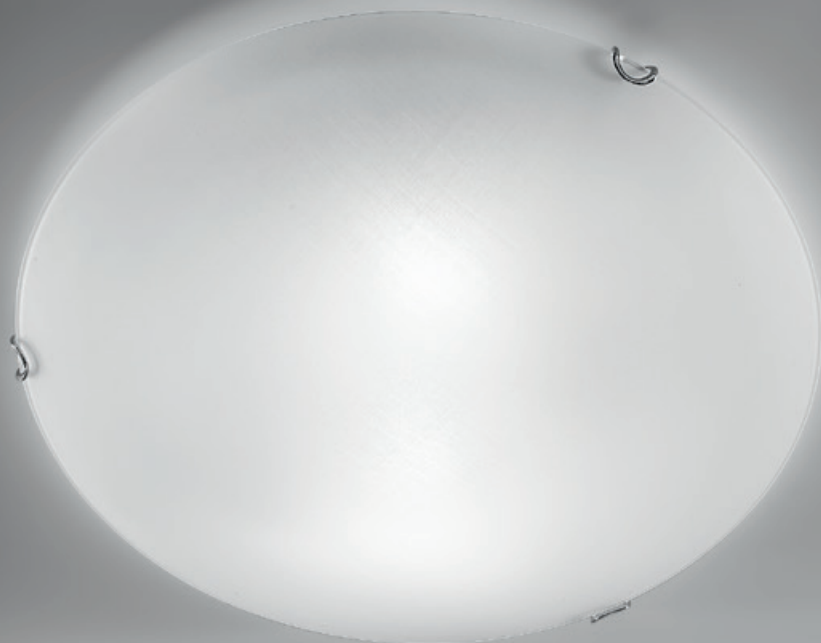

TELE

Collezione in vetro extra - chiaro decorato "trama tessuto" in colore bianco. Finiture cromo lucido.

Collection of wall and ceiling lamps made of an extra white glass, decorated like fabric. Chrome polished hooks.

ART. 4364.2

ART. 4364.1

Tele	code	dimensions cm	bulbs	lumen	°K led
Parete / Wall - Soffitto / Ceiling	4362.30	Ø 30 - H 11	E27	42W	3000°
Parete / Wall - Soffitto / Ceiling	4362.40	Ø 40 - H 11	E27	2x42W	
Soffitto / Ceiling	4362.50	Ø 50 - H 13	E27	2x42W	
Parete / Wall	4364.1	L 25 - H 20 - SP 8	E14	42W	
Parete / Wall	4364.2	L 32 - H 26 - SP 10	E27	42W	