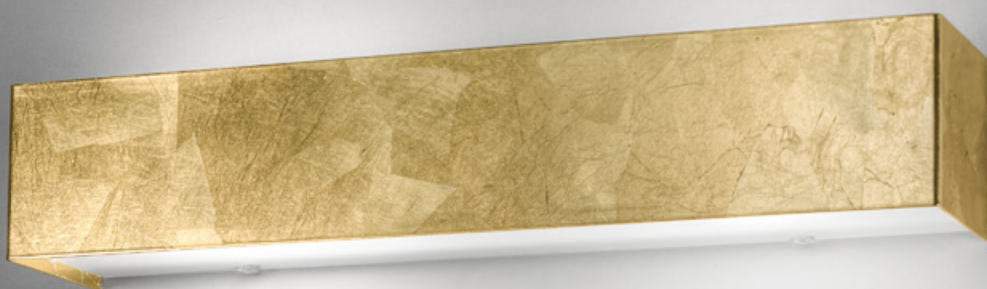

# GOLDIE-SILVER

Collezione lampade in metallo ricoperto foglia oro-argento. Vetri  
chiusura in cristallo extra-chiaro.

*Collection of wall lamps with metal diffuser decorated with silver  
and golden leaf. Protective extra white glasses.*

<b>Goldie - Silver</b>	code	dimensions cm	colours	bulbs	lumen
Parete / Wall	<b>6544.10</b>	L 9 - H 9 - SP 6	Silver	G9	33W
Parete / Wall	<b>6544.24</b>	L 23 - H 9 - SP 10		E27	42W
Parete / Wall	<b>6544.50</b>	L 48 - H 9 - SP 10		E27	2x42W
Parete / Wall	<b>6545.10</b>	L 9 - H 9 - SP 6	Goldie	G9	33W
Parete / Wall	<b>6545.24</b>	L 23 - H 9 - SP 10		E27	42W
Parete / Wall	<b>6545.50</b>	L 48 - H 9 - SP 10		E27	2x42W